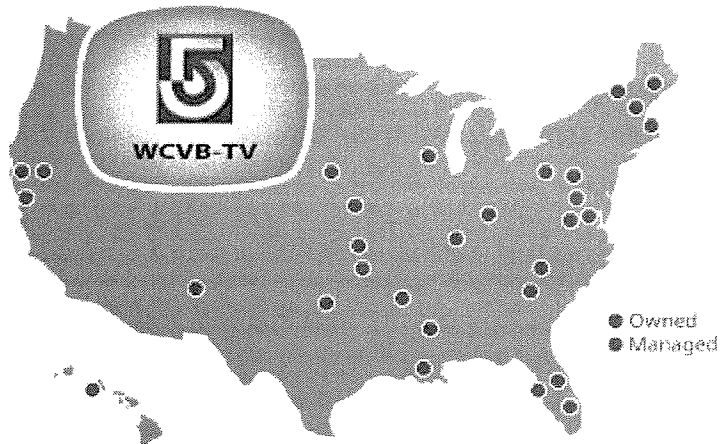

Our Stations

Market	DMA Rank	Affiliation	Station	Channel	U.S. Household Coverage
Boston, MA	5	ABC	WCVB	5	2.2%

EASTERN REGION STATIONS

Market	DMA Rank	Affiliation	Station	Channel Analog/Digital	U.S. Household Coverage
● Boston, MA	5	ABC	<u>WCVB</u>	5/20	2.2%
● Manchester, NH		ABC	<u>WMUR</u>	9/59	
● Tampa-St. Petersburg, FL	13		<u>WMOR</u>	32/19	1.5%
● Orlando, FL	20	NBC	<u>WESH</u>	2/11	1.1%
● Pittsburgh, PA	22	ABC	<u>WTAE</u>	4/51	1.1%
● Baltimore, MD	23	NBC	<u>WBAL</u>	11/59	1.0%
● Greenville-Spartanburg, SC	35	NBC	<u>WYFF</u>	4/59	0.7%
● W. Palm Beach, FL	39	ABC	<u>WPBF</u>	25/16	0.7%
● Lancaster, PA	42	NBC	<u>WGAL</u>	8/58	0.6%
● Greensboro/Winston-Salem, NC	48	NBC	<u>WXII</u>	12/31	0.6%
● Louisville, KY	50	CBS	<u>WLKY</u>	32/26	0.6%