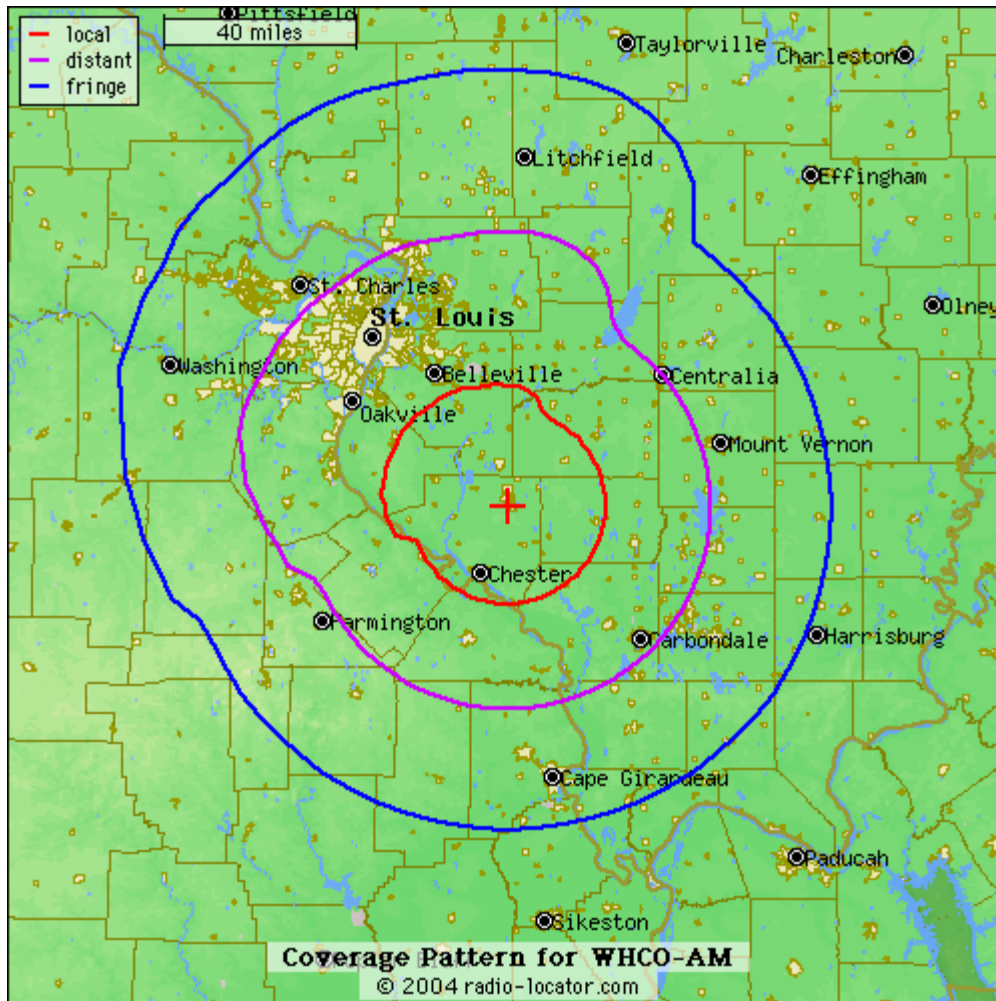

2008-2009 RATE CARD

BEST TIME AVAILABLE

5am-midnight
Below are
:30 ads

1 Week Flight

10	10.00	100.00
20	9.50	190.00
30	9.00	270.00
40	8.50	340.00
50	8.00	400.00
60	7.50	450.00
80	7.00	560.00
100	6.50	650.00
120	6.00	720.00

13 Consecutive Weeks

3	10.00	30.00
6	9.50	57.00
9	9.00	81.00
12	8.50	102.00
15	8.00	120.00
18	7.50	135.00
36	7.00	252.00

26 Consecutive Weeks

3	9.00	27.00
6	8.50	48.00
9	8.00	72.00
12	7.50	90.00
15	7.00	105.00
18	6.50	117.00
36	6.00	216.00

52 Consecutive Weeks

3	8.00	24.00
6	7.50	45.00
9	7.00	63.00
12	6.50	78.00
15	6.00	90.00
18	5.50	99.00
36	5.00	180.00

GUARANTEED DAYPARTS

PREMIUM

Mon-Fri 6:00-12:00pm
:30 12.00 :60 17.50

AAA

Mon-Fri 12:00pm-6:00pm
:30 11.00 :60 15.50

AA

Mon-Fri 5:00am-Midnite
Sat 6:00am-6:00pm
:30 7.50 :60 10.00

A

Mon-Sat 6:00pm-Midnite
:30 6.00 :60 8.00

B

Sat-Sun 24 hours per day
:30 4.00 :60 5.00

LIVE REMOTES

$200.00 per hour
Includes 25 :30 spots
per hour purchased